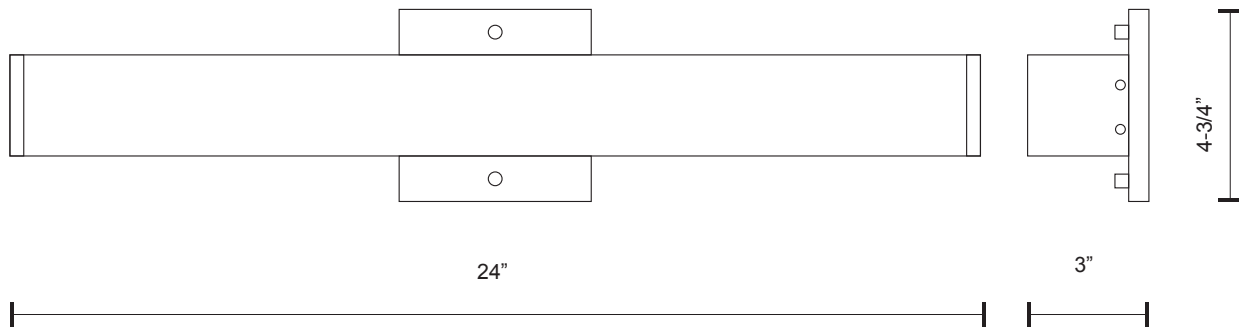

VL3324-BN

SPECIFICATION SHEET

PROJECT	
DATE	TYPE

Sophisticated LED technology meets vanity with a modern simplicity

- Rectangular shaped encased frosted glass in clear glass with diamond pattern
- Brushed nickel details
- Dimmable with ELV dimmer (Not included)
- 120V

Color Temp 3000K
CRI (Ra) >80
Dimming 100% - 10%
Rated Life 50,000 hours

Voltage	Watt	LED Lumens	Delivered Lumens	Finish(es)
120V	25W	2400	1800*	BN - Brushed Nickel

BN- Brushed Nickel

*subject to testing confirmation